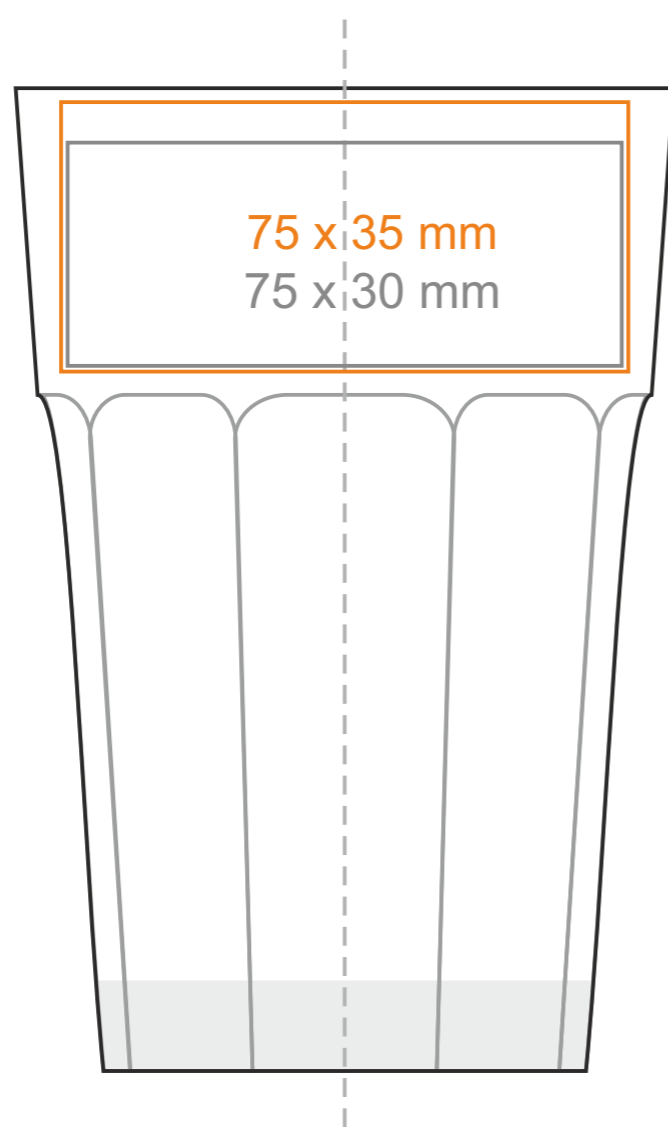

G_527 Max Supra

350ml / h: 130 mm / Ø 87 mm

*In the case of projects for transfer print running outside of the standard print area, please contact our sales department.

[How to prepare print material](#)

meaning

- Transfer Print
- Sensitive Touch
- Direct Print