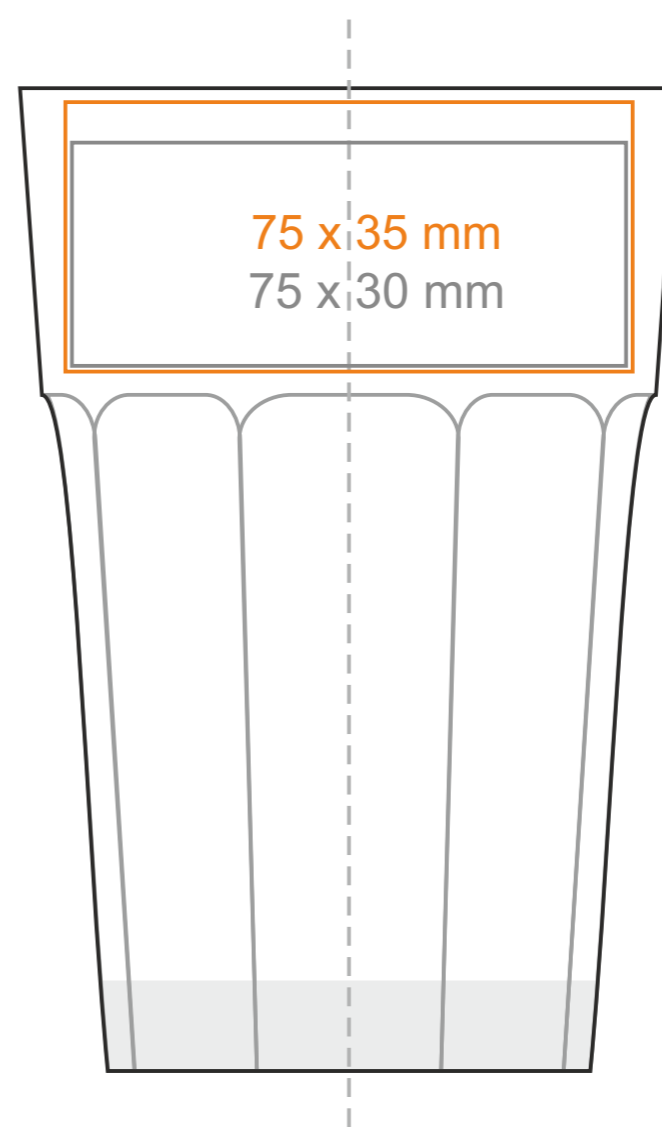

G_527 Max Supra

350ml / h: 130 mm / Ø 87 mm

*In the case of projects for transfer print running outside of the standard print area, please contact our sales department.

[How to prepare print material](#)

meaning

- Transfer Print
- Sensitive Touch
- Direct Print