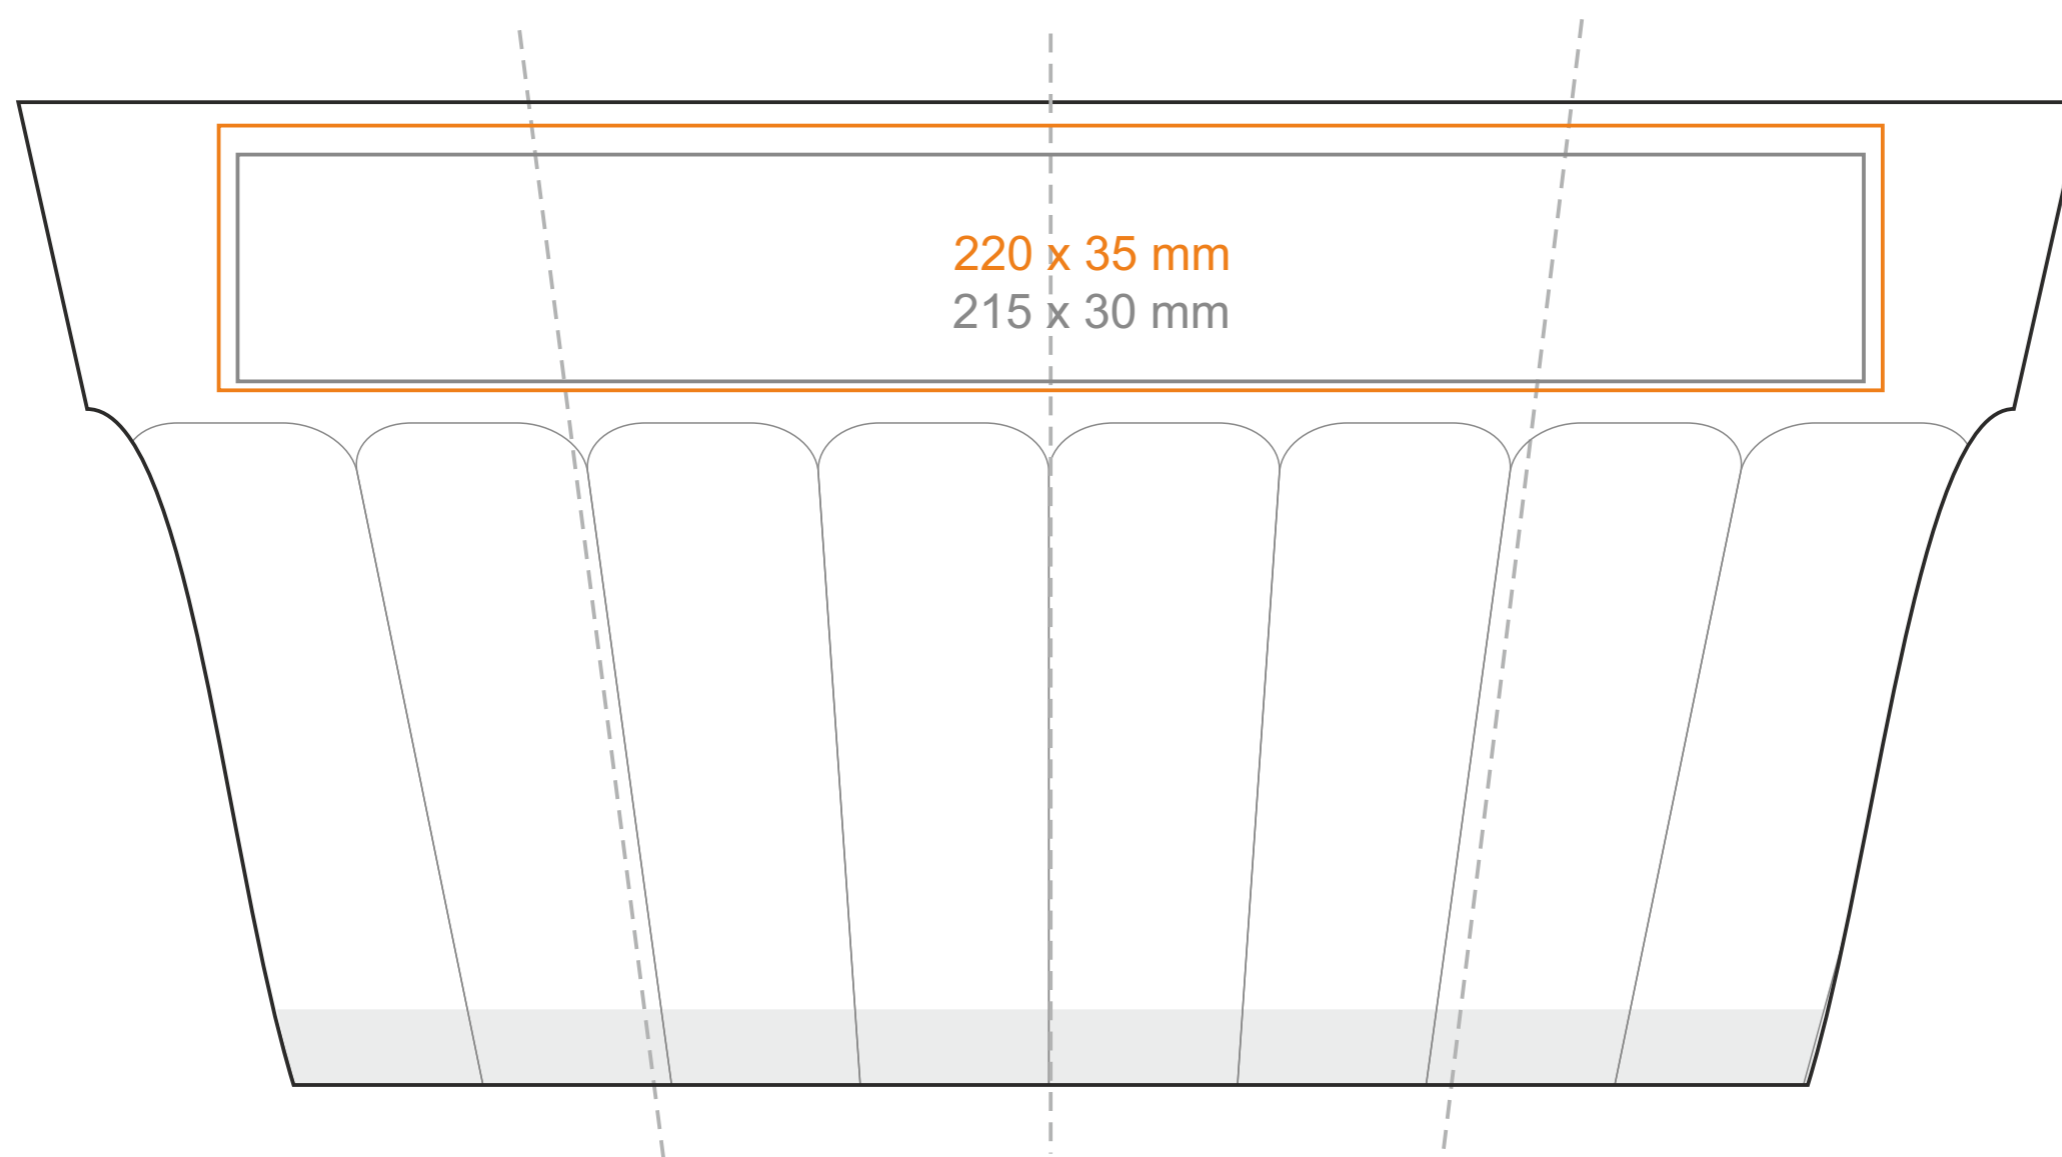

G_527 Max Supra

350ml / h: 130 mm / Ø 87 mm

*In the case of projects for transfer print running outside of the standard print area, please contact our sales department.

[How to prepare print material](#)

meaning

- Transfer Print
- Sensitive Touch
- Direct Print