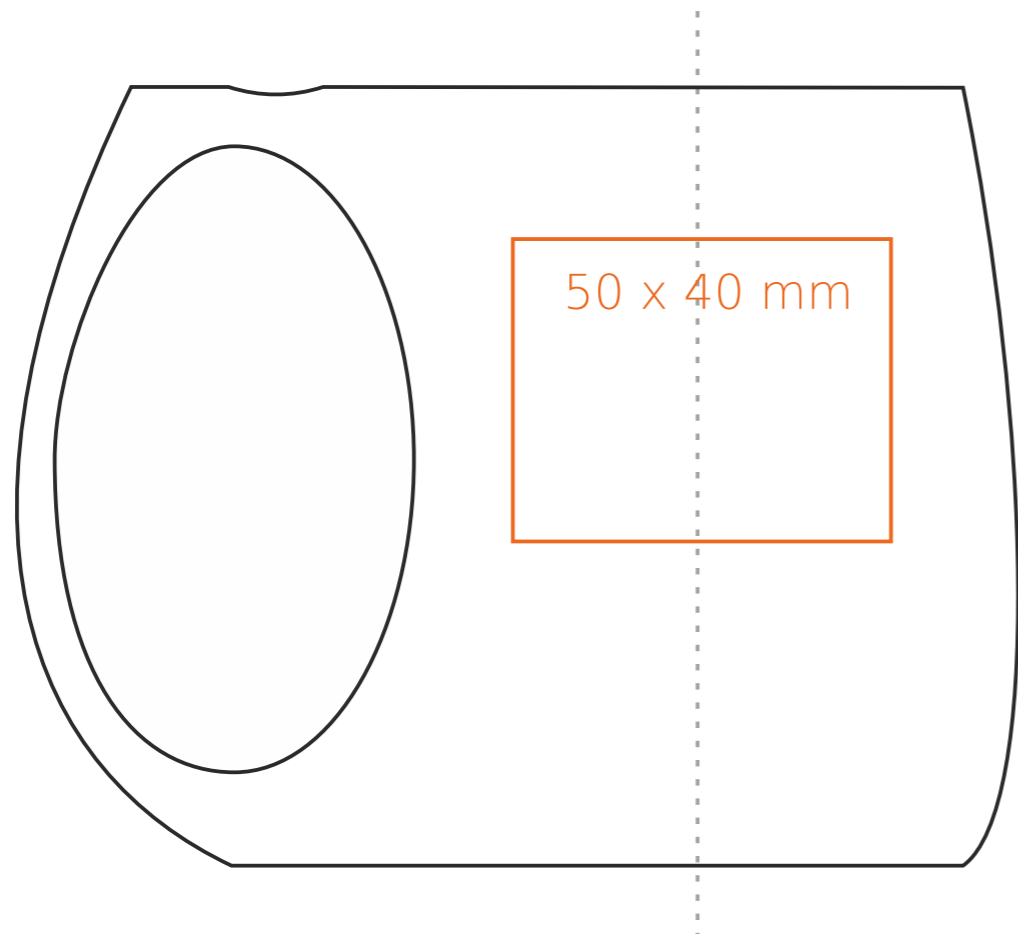

M/020 Strong Man

450 ml / h: 103 mm / Ø 82 mm

- Imprint on the handle - 80 x 15 mm
- Imprint on the inside - 40 x 10 mm
- Imprint on the bottom outside - Ø 50 mm

*In the case of projects for transfer print running outside of the standard print area, please contact our sales department.

[How to prepare print material](#)

meaning

- Transfer Print
- Sensitive Touch