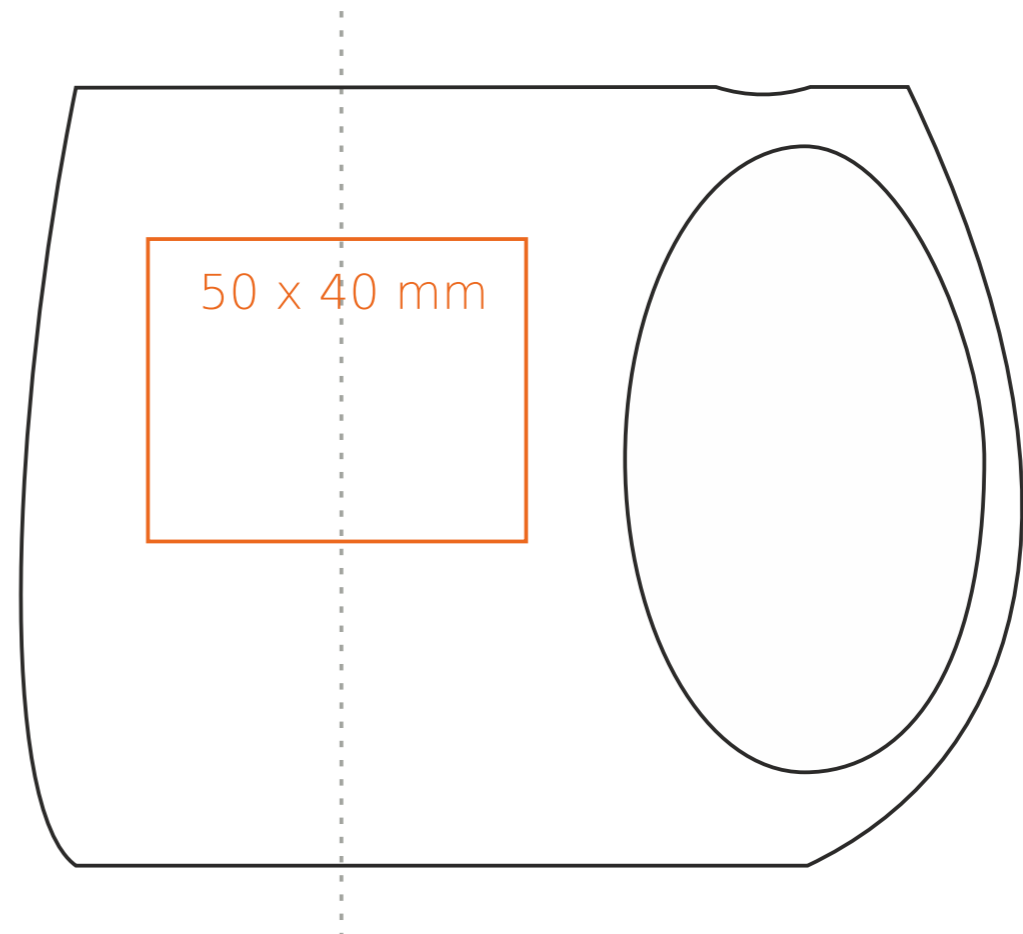

M/020 Strong Man

450 ml / h: 103 mm / Ø 82 mm

- Imprint on the handle - 80 x 15 mm
- Imprint on the inside - 40 x 10 mm
- Imprint on the bottom outside - Ø 50 mm

*In the case of projects for transfer print running outside of the standard print area, please contact our sales department.

[How to prepare print material](#)

meaning

- Transfer Print
- Sensitive Touch